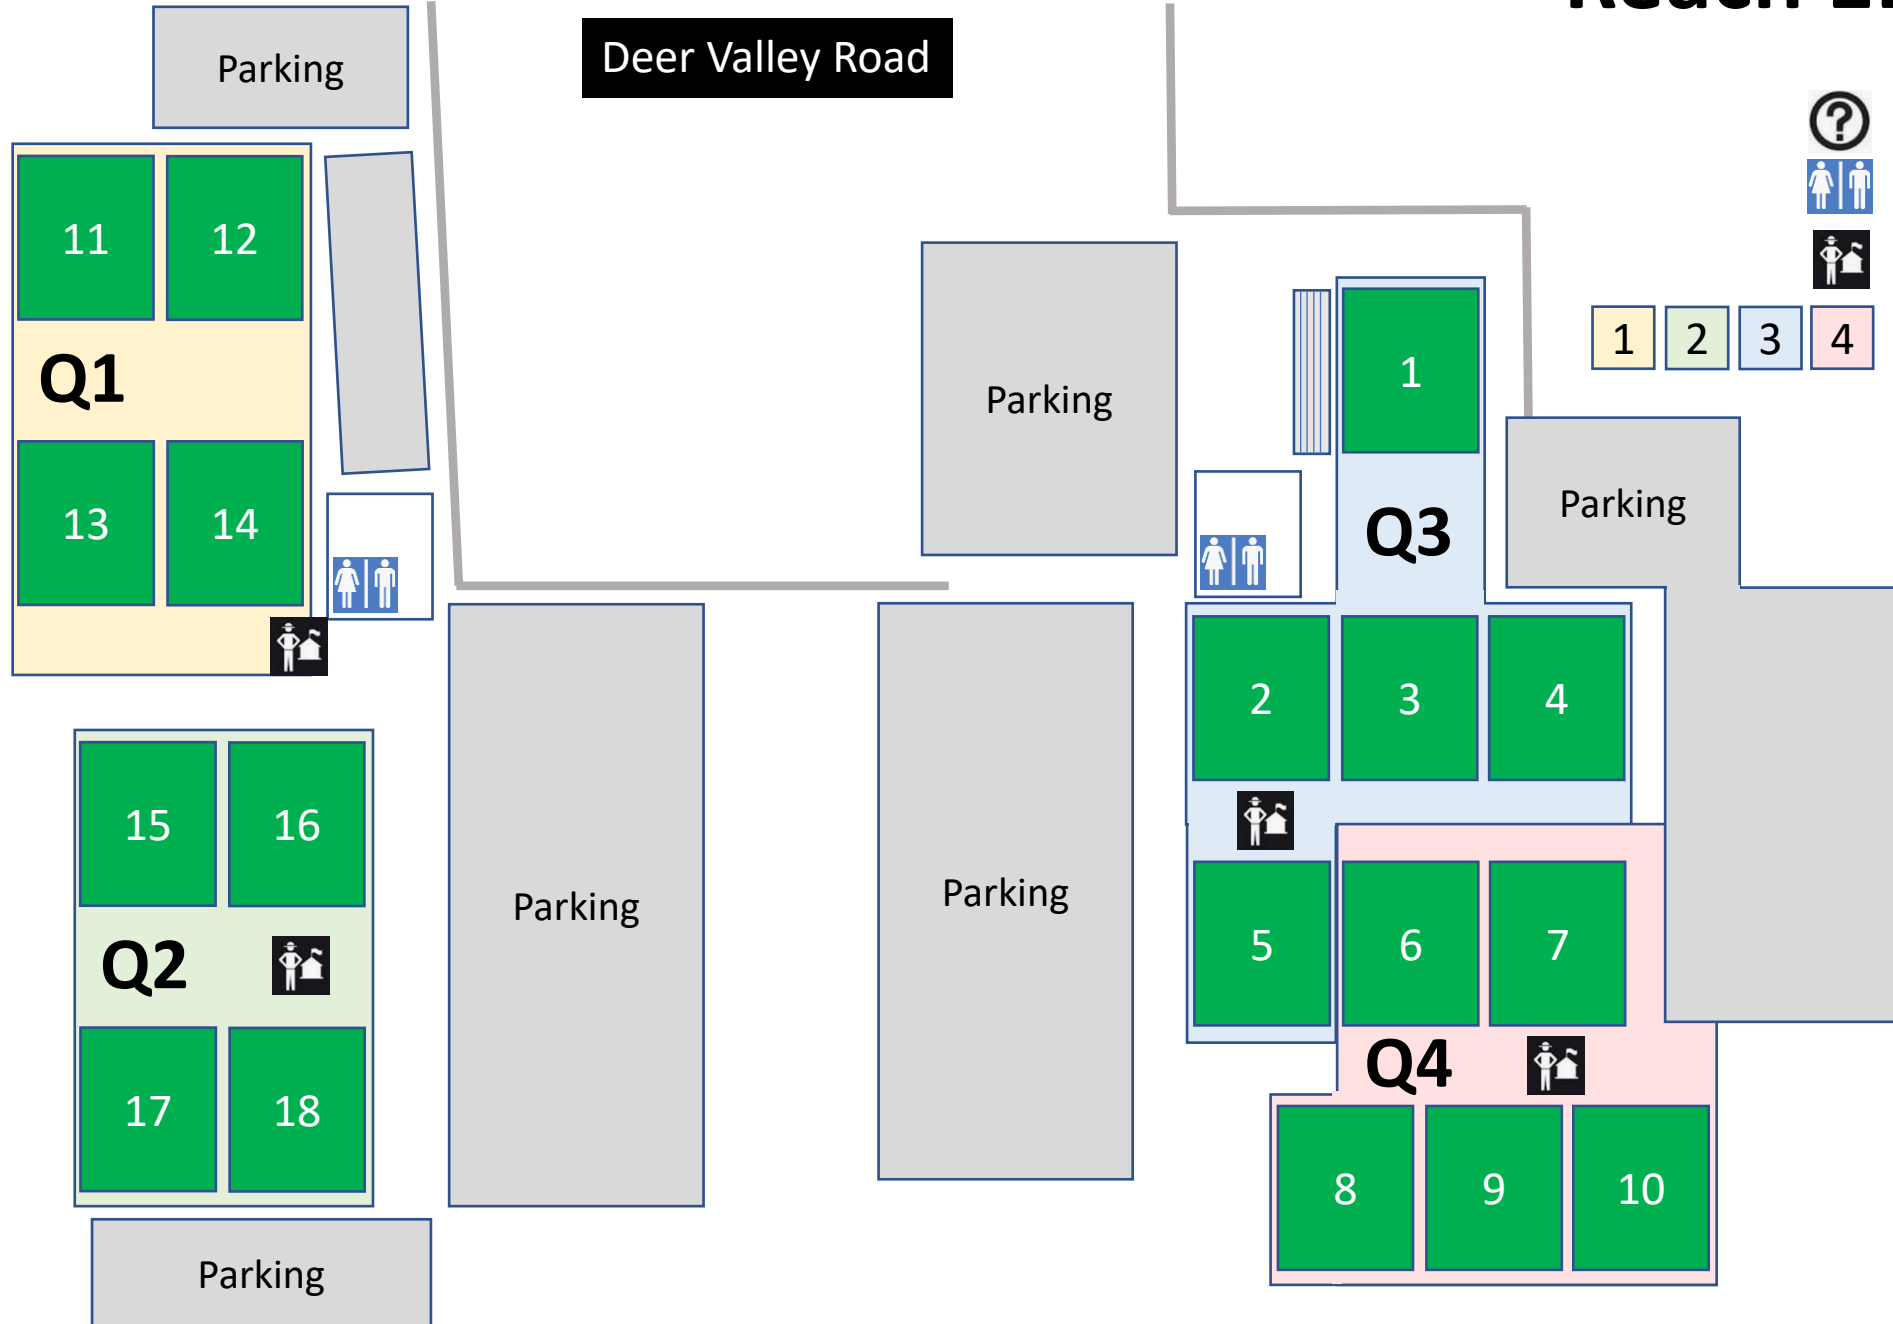

Reach 11 Park

Cave Creek Road

Entrance

Entrance

Deer Valley Road

-  Tournament Information
-  Restroom
-  Quadrant Site Manager
-  Quadrants